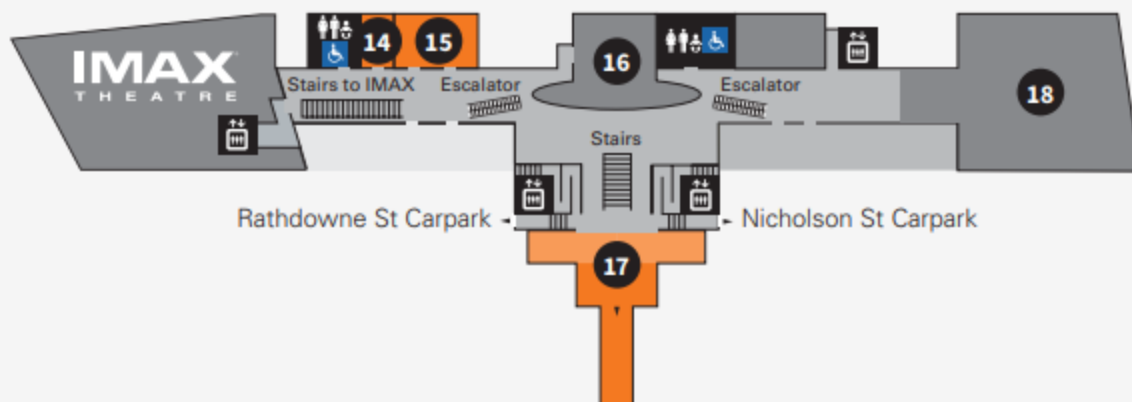

North Terrace

Upper level

- 1 Mind and Body Gallery**
 - 1a Temporary Exhibition Space
 - 1b WWI: Love & Sorrow
 - 1c The Mind: Enter the Labyrinth
- 2 Evolution Gallery**
- 3 Forest Gallery**
- 4 Te Pasifika Gallery**
- 5 Melbourne Gallery**
 - 5a Phar Lap

Share your visit with us
#melbournemuseum

Ground level

- 6 Pauline Gandel Children's Gallery**
 - 6a Children's Garden
- 7 Science and Life Gallery**
 - 7a Dynamic Earth
 - 7b Marine Life
 - 7c Dinosaur Walk
 - 7d Bugs Alive!
 - 7e 600 Million Years
 - 7f Wild
- 8 Activity Rooms**
- 9 Forest Gallery**
- 10 North Terrace**
- 11 Bunjilaka Aboriginal Cultural Centre**
 - 11a First Peoples
 - 11b Birrarung Gallery
 - 11c Milarrri Garden
 - 11d Kalaya
- 12 Te Pasifika Gallery**
- 13 Playground**

KEY

- Admissions
- Toilets
- Accessible toilets
- Family friendly toilet
- Escalators
- Stairs
- Lift
- Cloak room
- First Aid
- Shop
- Telephone
- Cafe

Lower level

- 14 Seminar Room**
- 15 Road to Zero Learning Studios**
- 16 Theatre**
- 17 Road to Zero Experience**
- 18 Touring Hall**