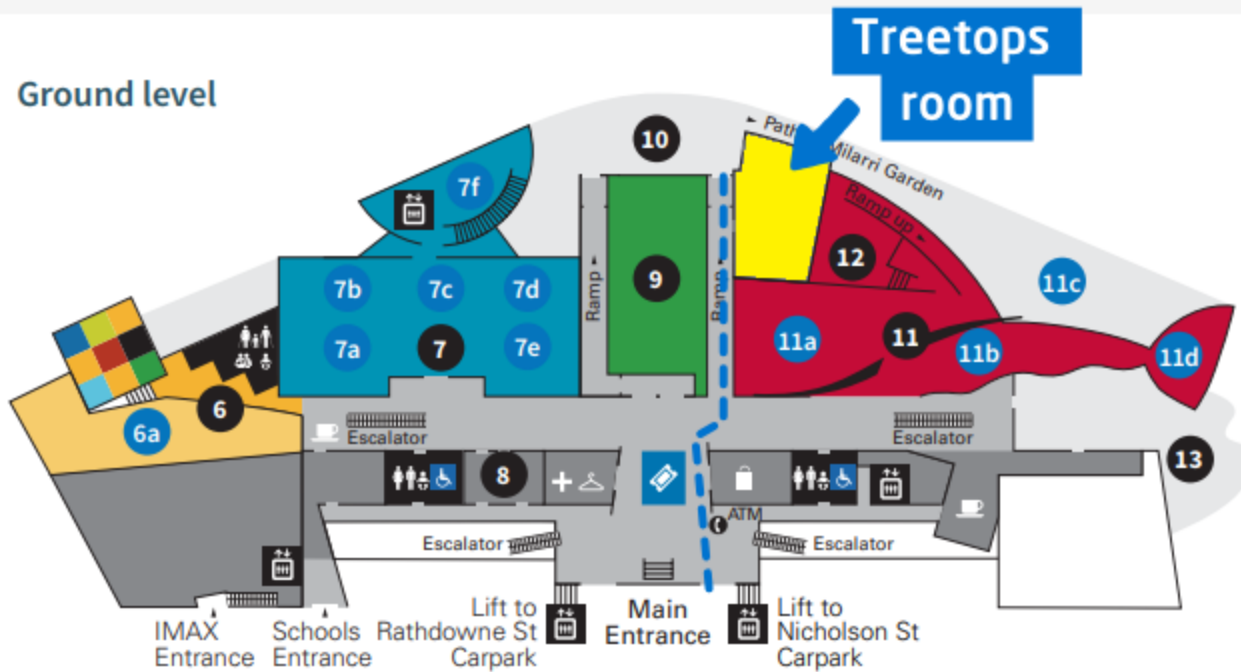

North Terrace

Upper level

- 1 Mind and Body Gallery**
 - 1a Temporary Exhibition Space
 - 1b WWI: Love & Sorrow
 - 1c The Mind: Enter the Labyrinth
- 2 Evolution Gallery**
- 3 Forest Gallery**
- 4 Te Pasifika Gallery**
- 5 Melbourne Gallery**
 - 5a Phar Lap

Share your visit with us
#melbournemuseum

Ground level

- 6 Pauline Gandel Children's Gallery**
 - 6a Children's Garden
- 7 Science and Life Gallery**
 - 7a Dynamic Earth
 - 7b Marine Life
 - 7c Dinosaur Walk
 - 7d Bugs Alive!
 - 7e 600 Million Years
 - 7f Wild
- 8 Activity Rooms**
- 9 Forest Gallery**
- 10 North Terrace**
- 11 Bunjilaka Aboriginal Cultural Centre**
 - 11a First Peoples
 - 11b Birrarung Gallery
 - 11c Milarrri Garden
 - 11d Kalaya
- 12 Te Pasifika Gallery**
- 13 Playground**

KEY

- Admissions
- Toilets
- Accessible toilets
- Family friendly toilet
- Escalators
- Stairs
- Lift
- Cloak room
- First Aid
- Shop
- Telephone
- Cafe

Lower level

- 14 Seminar Room**
- 15 Road to Zero Learning Studios**
- 16 Theatre**
- 17 Road to Zero Experience**
- 18 Touring Hall**

Photography permitted in permanent galleries (no flash)

Food and drink not permitted in galleries

Non smoking venue