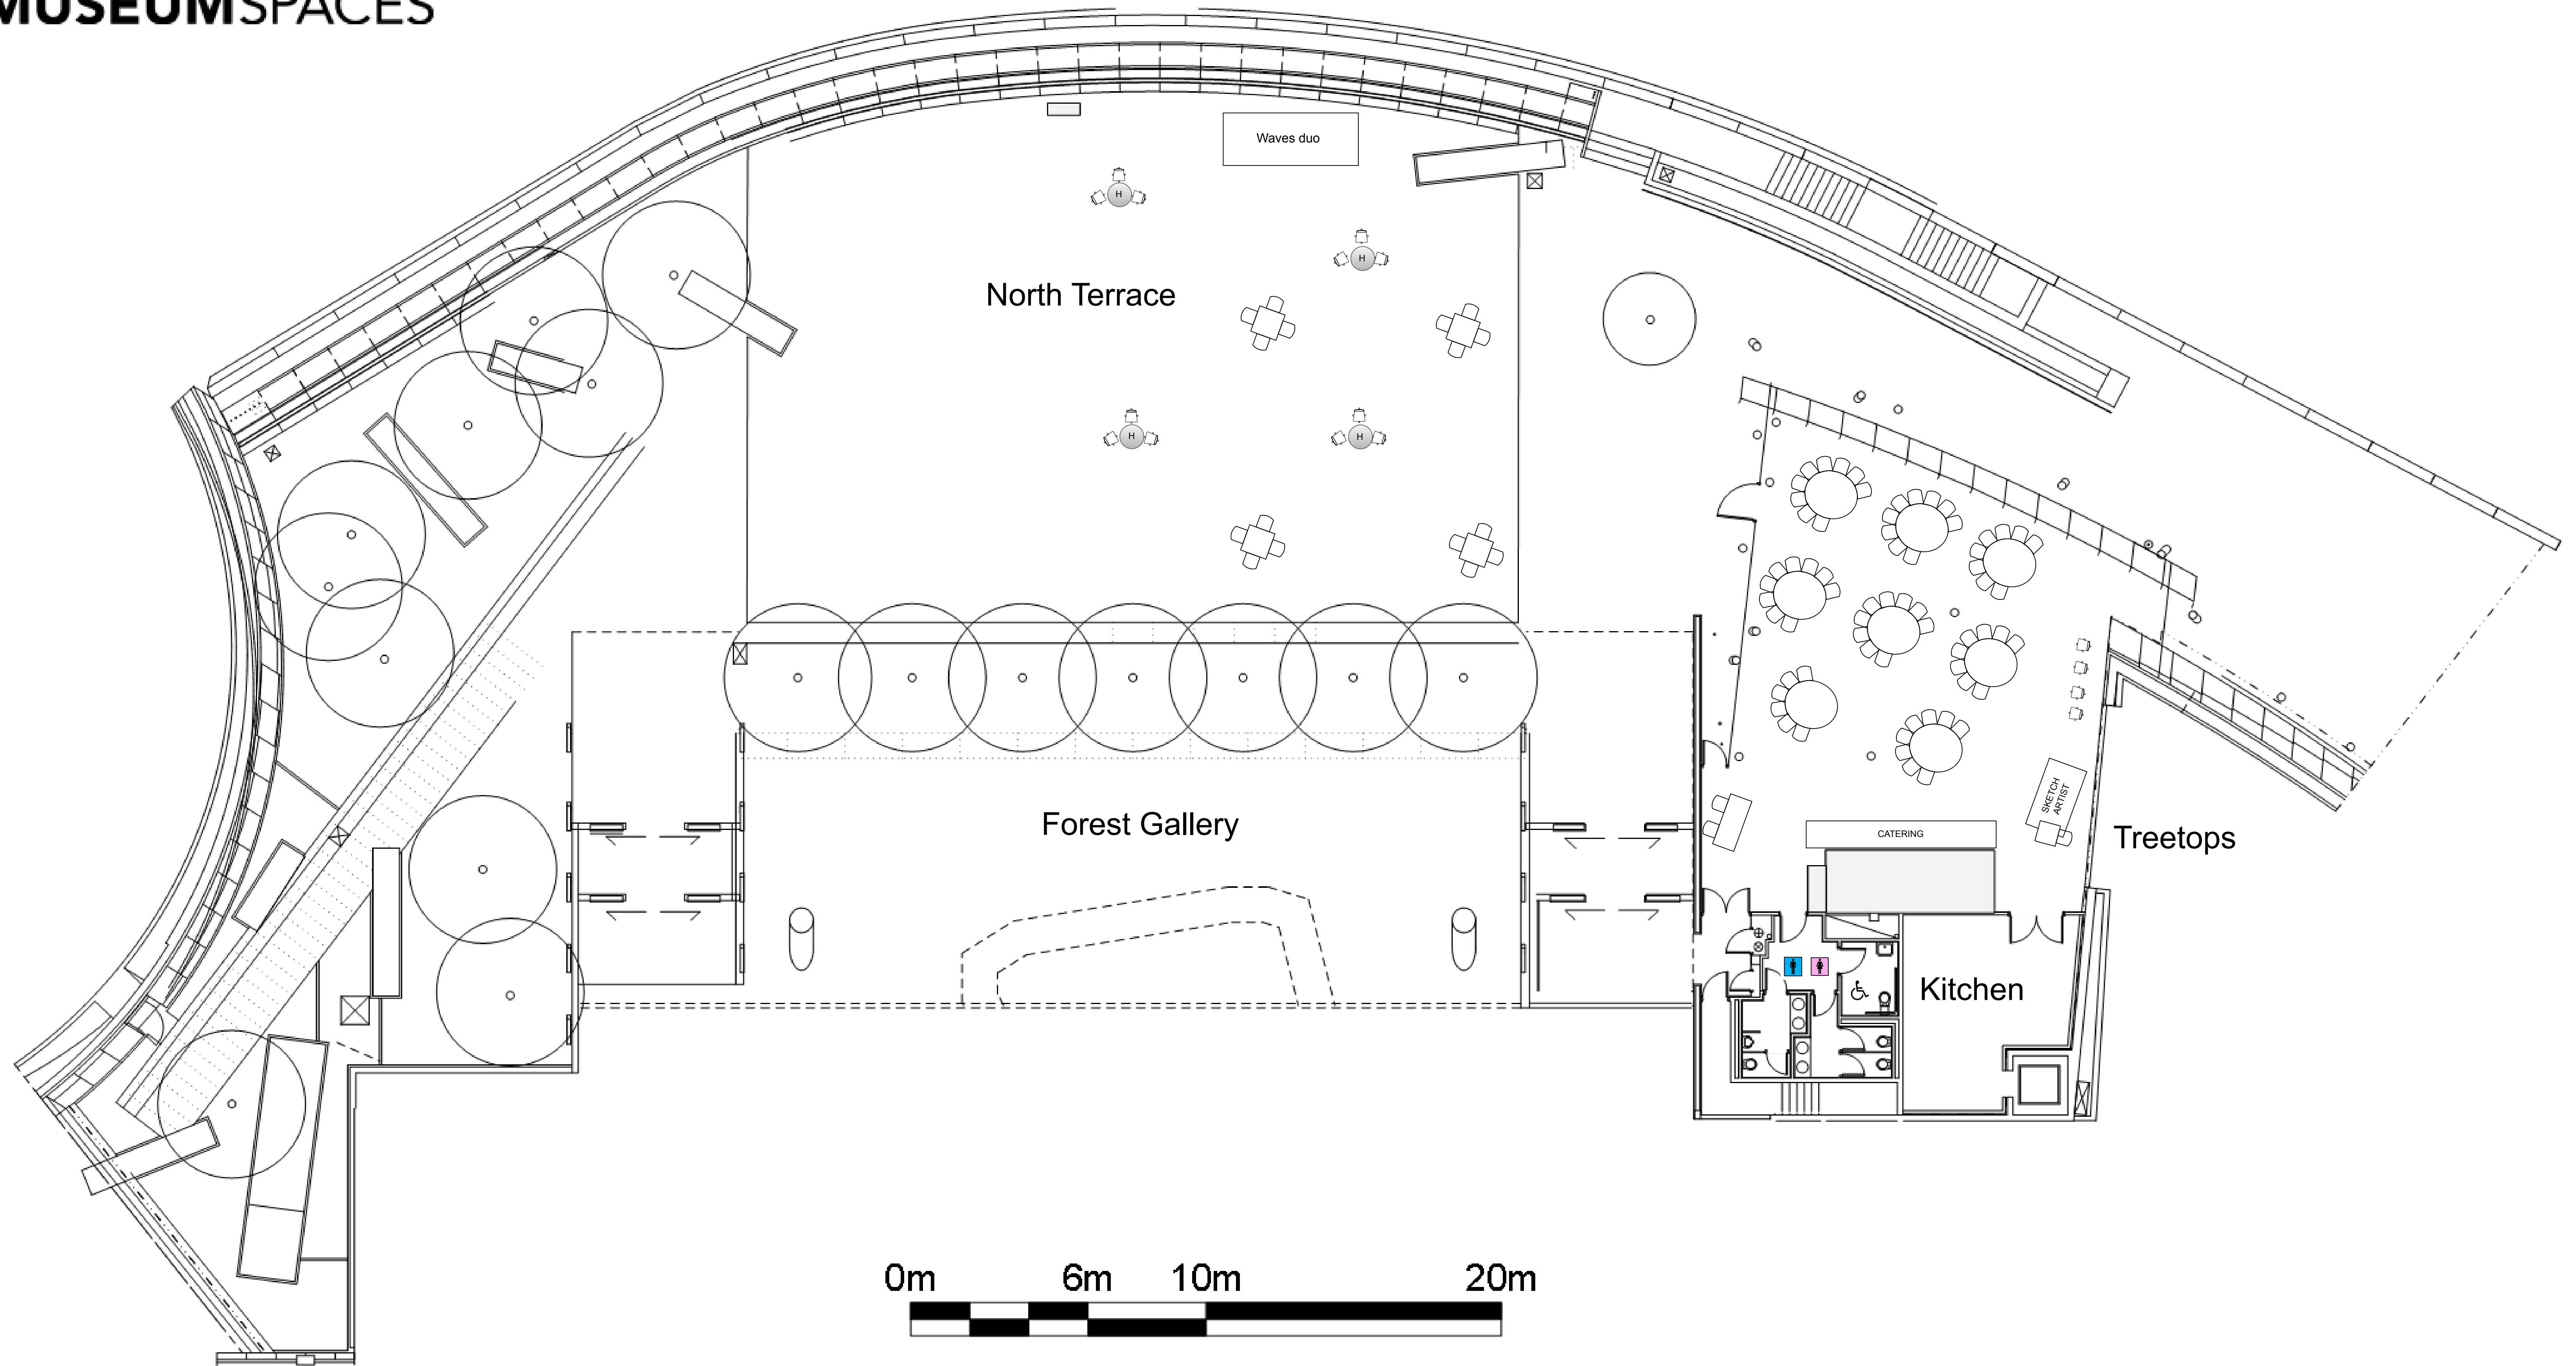

North Terrace

Upper level

- 1 Mind and Body Gallery**
 - 1a Temporary Exhibition Space
 - 1b WWI: Love & Sorrow
 - 1c The Mind: Enter the Labyrinth
- 2 Evolution Gallery**
- 3 Forest Gallery**
- 4 Te Pasifika Gallery**
- 5 Melbourne Gallery**
 - 5a Phar Lap

Share your visit with us
#melbournemuseum

Ground level

- 6 Pauline Gandel Children's Gallery**
 - 6a Children's Garden
- 7 Science and Life Gallery**
 - 7a Dynamic Earth
 - 7b Marine Life
 - 7c Dinosaur Walk
 - 7d Bugs Alive!
 - 7e 600 Million Years
 - 7f Wild
- 8 Activity Rooms**
- 9 Forest Gallery**
- 10 North Terrace**
- 11 Bunjilaka Aboriginal Cultural Centre**
 - 11a First Peoples
 - 11b Birrarung Gallery
 - 11c Milarrri Garden
 - 11d Kalaya
- 12 Te Pasifika Gallery**
- 13 Playground**

KEY

- Admissions
- Toilets
- Accessible toilets
- Family friendly toilet
- Escalators
- Stairs
- Lift
- Cloak room
- First Aid
- Shop
- Telephone
- Cafe

Lower level

- 14 Seminar Room**
- 15 Road to Zero Learning Studios**
- 16 Theatre**
- 17 Road to Zero Experience**
- 18 Touring Hall**